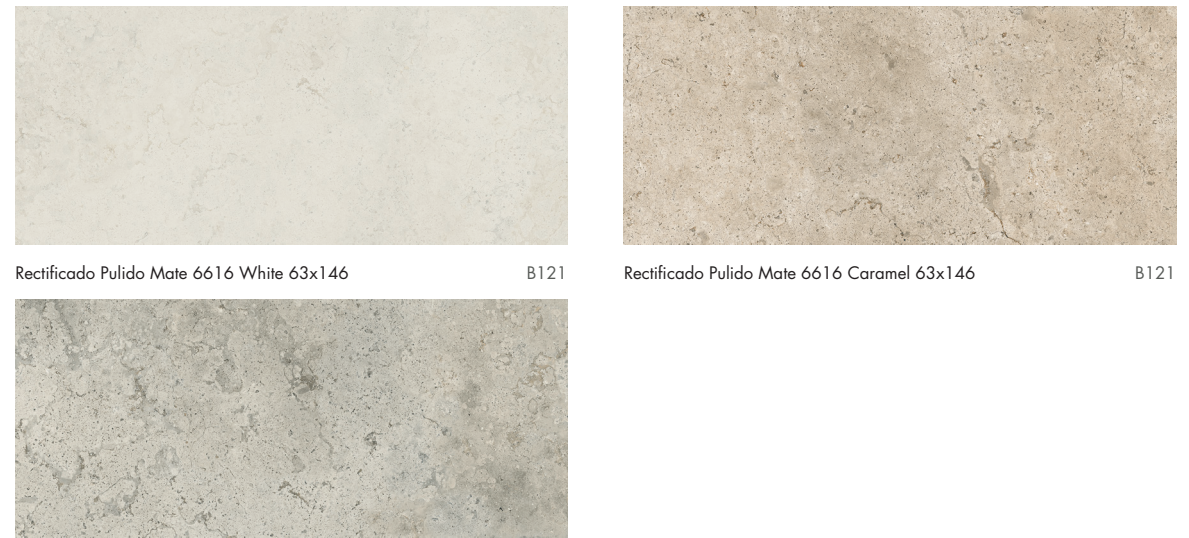

Rectificado Pulido Mate 6616 White 63x146 B121   Rectificado Pulido Mate 6616 Caramel 63x146 B121   Rectificado Pulido Mate 6616 Grey 63x146 B121

Baltimore 6616 - 1827	Piezas / Caja Tiles / Box	m² / Caja sqm / Box	Kg / Caja Kg / Box	m² / Palet sqm / Pallet	Cajas / Palet Boxes / Pallet	Kg / Palet Kg / Pallet
63x146 Rectificado Pulido Mate	2	1,839	43,40	44,136	24	1.041,6
100x100 Rectificado	1	1	24,375	40	40	975