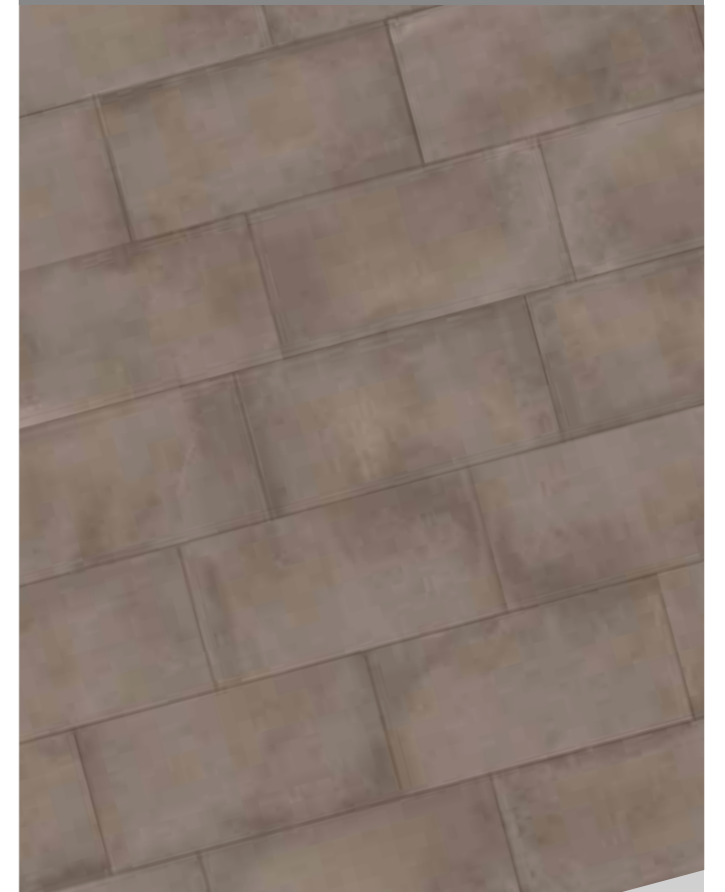

BASIC D. FUMÈ